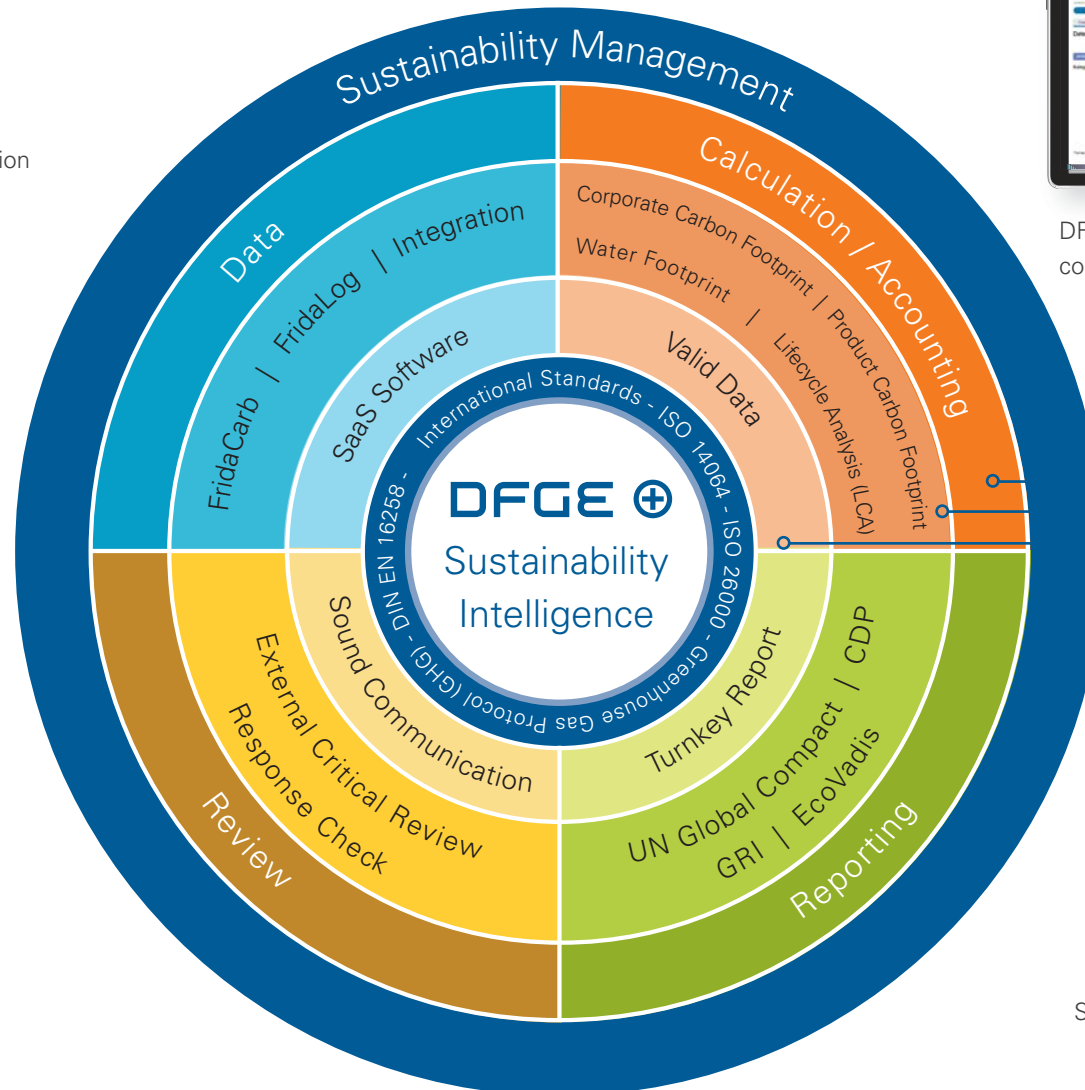

Our services are modular – depending on your sustainability strategy

Overview of DFGE Solutions

Complete

- We reduce your efforts as much as possible
- Based on an initial briefing, we collect all information
- Complete calculation of corporate / product carbon footprint
- Turnkey reports & answers for CDP, EcoVadis & Co.

Expert Support

- We help you gaining know-how
- Workshops for data collection and analysis
- Tailor-made solutions according your targets

Check

- We check your calculations or calculations of third parties
- Validation according to international standards like GHG protocol or ISO 14064
- For a sound sustainability communication
- Or for a participation in reporting and rankings like CDP

DFGE software for an eased data collection and management

- Our activities
- In keywords
- Our products & services
- The results

Sustainability News
Subscribe to DFGE-Blog
dfge.de/blog